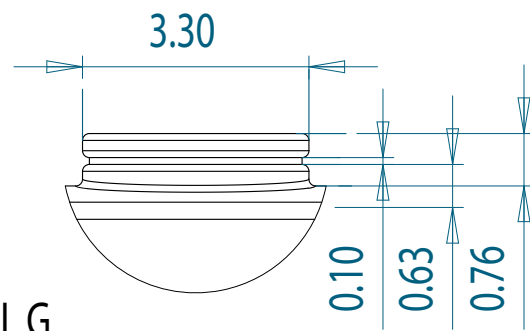

FRONT VIEW

DETAIL G
SCALE 1:4

1" NPT
4 PLCS

SIDE VIEW