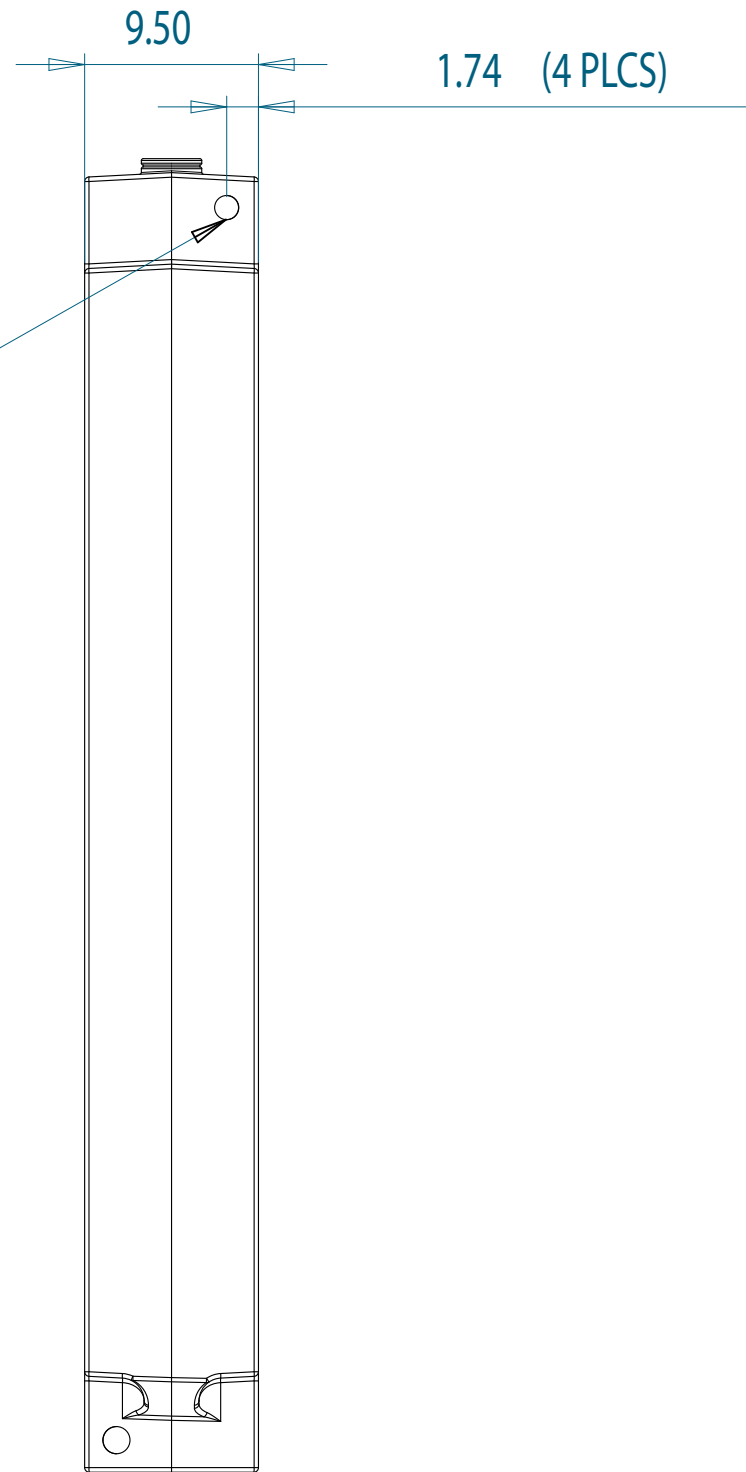

FRONT VIEW

DETAIL G
SCALE 1:4

1" NPT
4 PLCS

SIDE VIEW